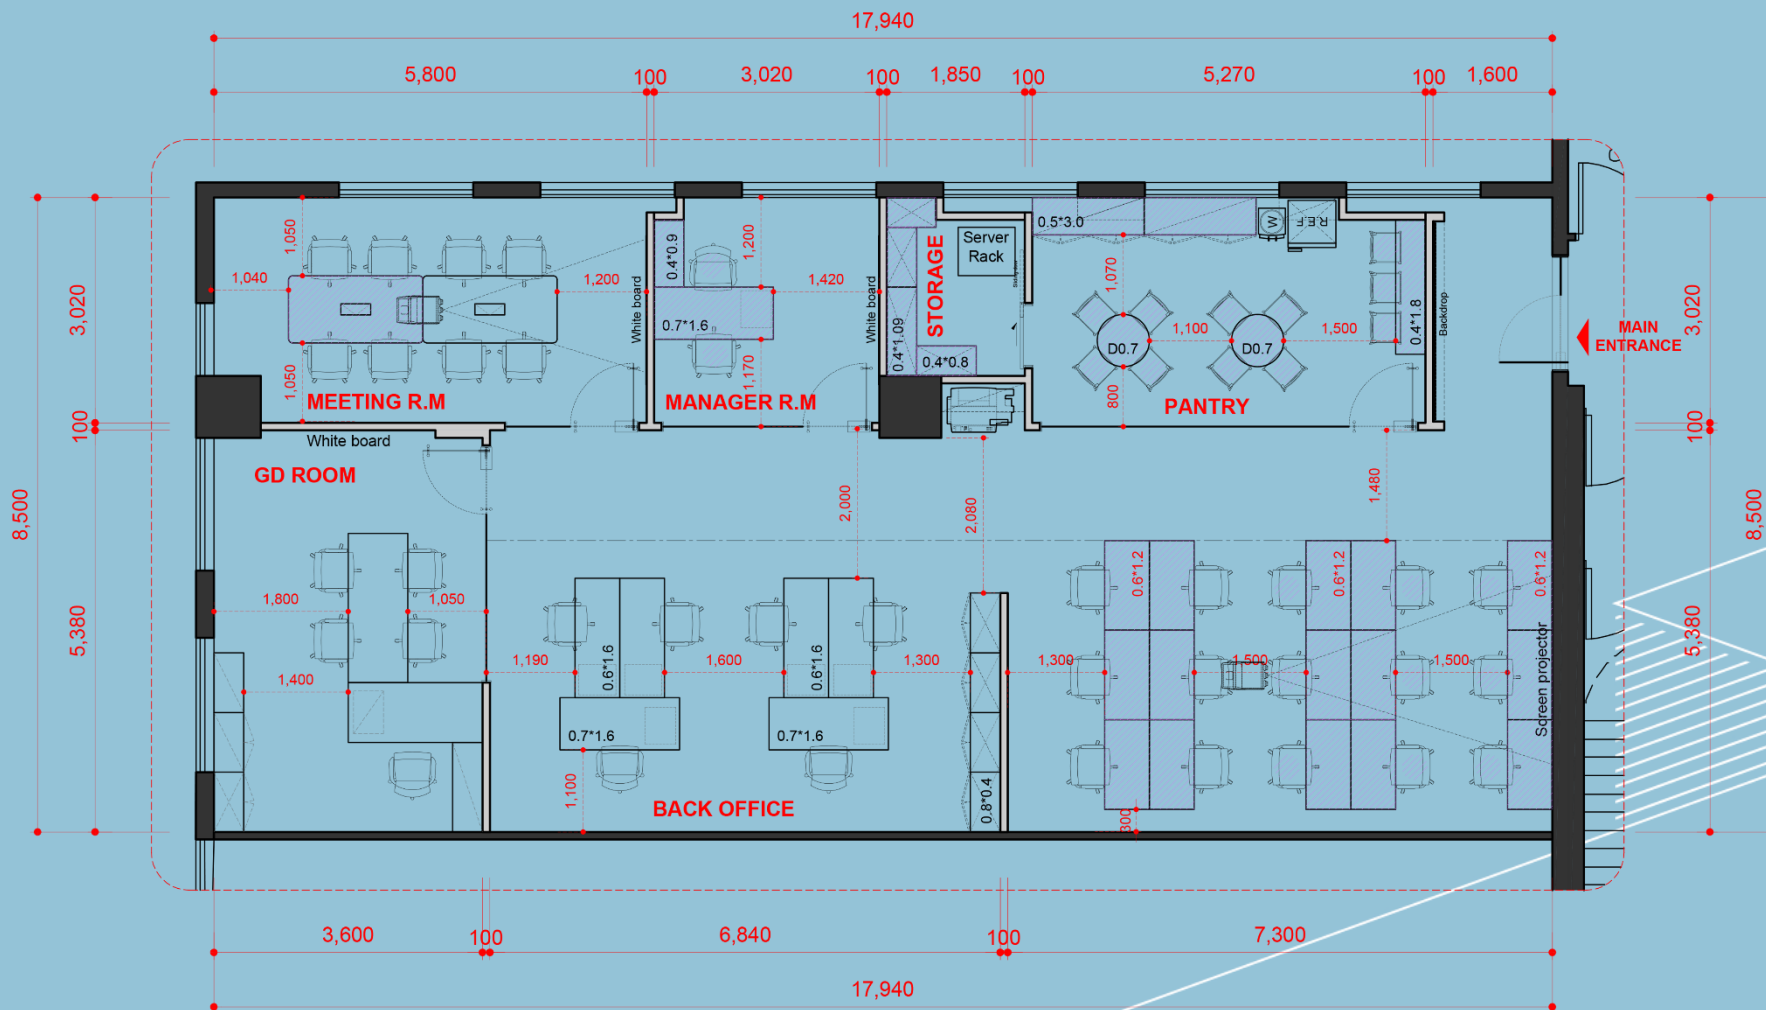

DESIGN CONCEPT PROPOSAL

Shinhan DS
VIET NAM

19th Floor, Centec tower, Nguyen Thi Minh Khai, District 1, HCMC

March / 2021

DESIGN CONCEPT PROPOSAL

Layout plan

Layout plan

VIEW 1

VIEW 2

VIEW 4

BACKDROP

Shinhan DS
VIET NAM

Shinhan DS
VIET NAM

DESIGN CONCEPT PROPOSAL

STAFF AREA – VIEW 1

March / 2021

STAFF AREA – VIEW 1

STAFF AREA – VIEW 2

STAFF AREA – VIEW 3

STAFF AREA – VIEW 4

Shinhan DS
VIET NAM

DESIGN CONCEPT PROPOSAL

MEETING ROOM

Mo